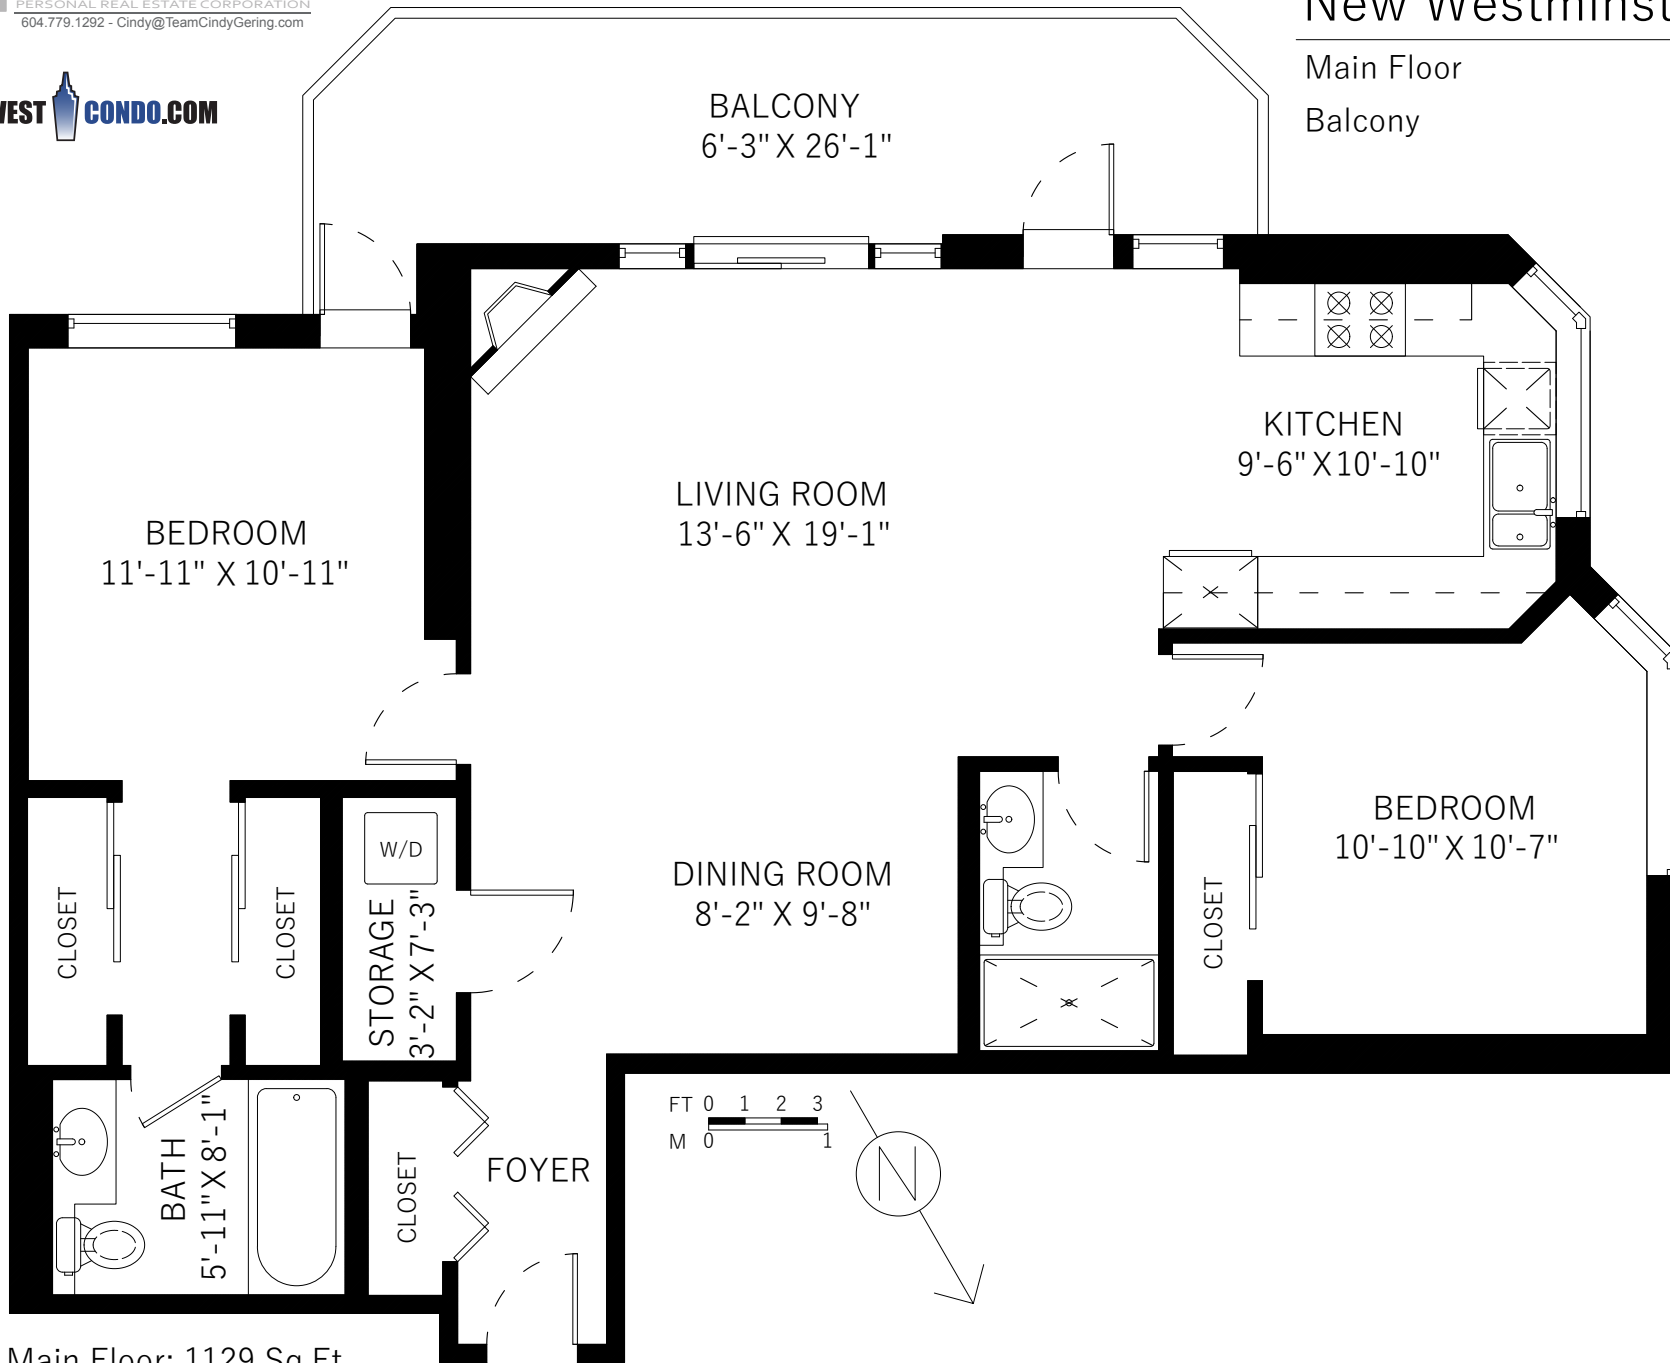

Main Floor	1129 SQ.FT.
Balcony	185 SQ.FT.

Main Floor: 1129 Sq.Ft.
 Ceiling Height: 8'

Floor plan not suitable for architectural/construction purposes. ANSI Z765 standard used to calculate square footage. Buyer to verify.