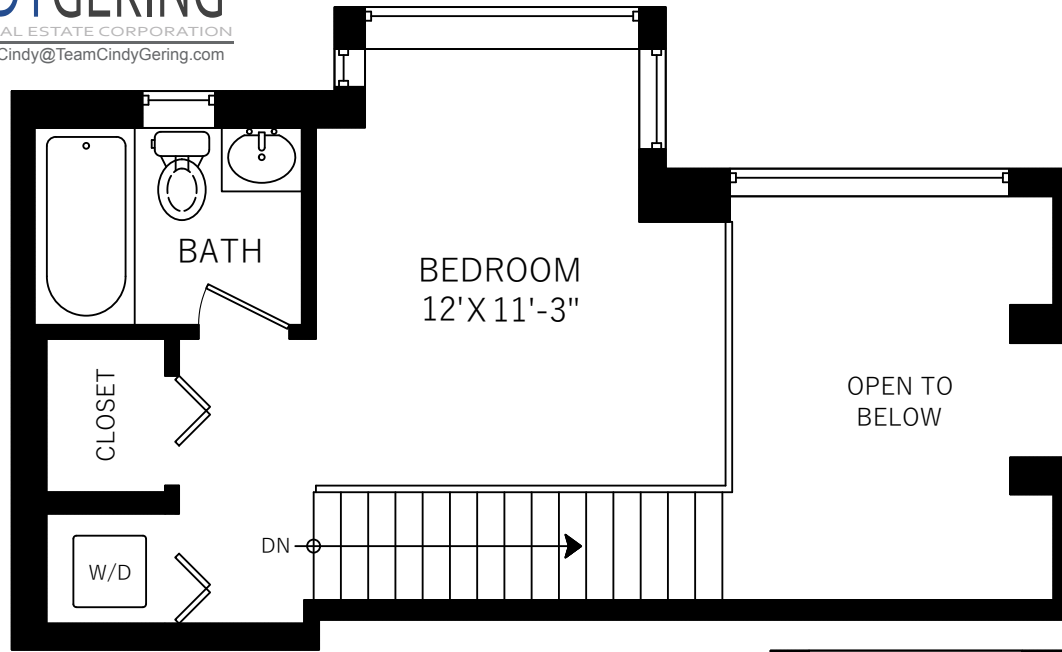

408-7 Rialto Ct
 New Westminister, BC

Upper Floor: 312 Sq.Ft.
 Ceiling Height: 8'

Main Floor	429 SQ.FT.
Upper Floor	312 SQ.FT.
Total	741 SQ.FT.

Balcony	77 SQ.FT.
Open To Below	117 SQ.FT.

Main Floor: 429 Sq.Ft.
 Ceiling Height: 8' / Max: 16'-6"