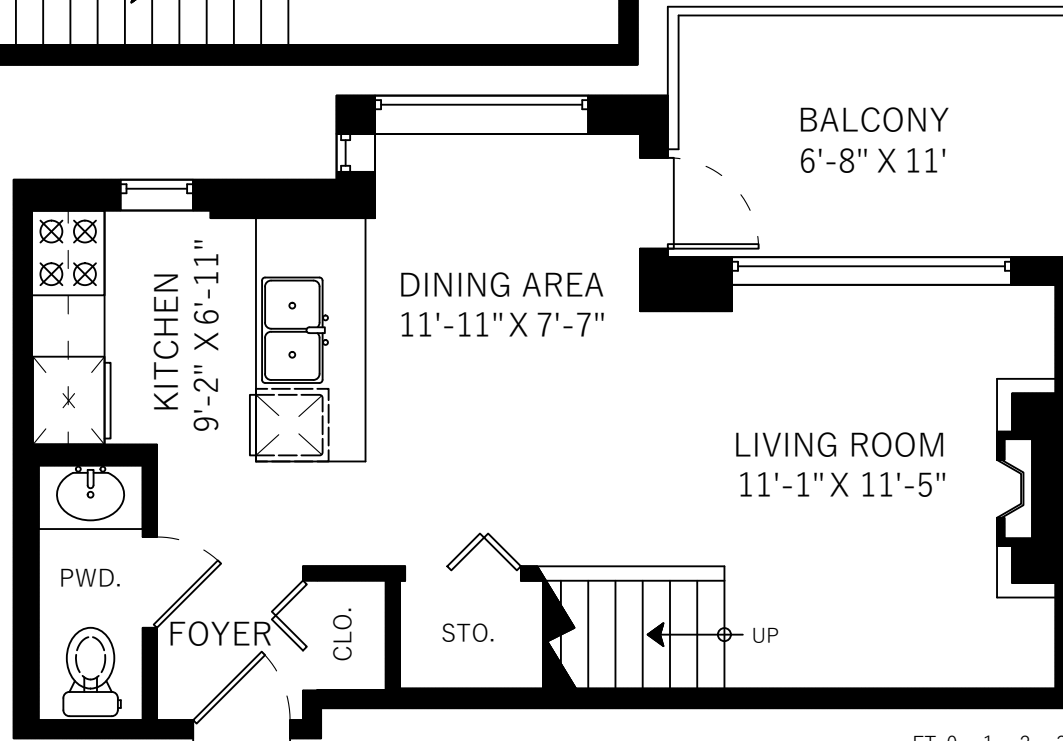

408-7 Rialto Ct
 New Westminister, BC

Upper Floor: 312 Sq.Ft.
 Ceiling Height: 8'

Main Floor	429 SQ.FT.
Upper Floor	312 SQ.FT.
Total	741 SQ.FT.

Balcony	77 SQ.FT.
Open To Below	117 SQ.FT.

Main Floor: 429 Sq.Ft.
 Ceiling Height: 8' / Max: 16'-6"