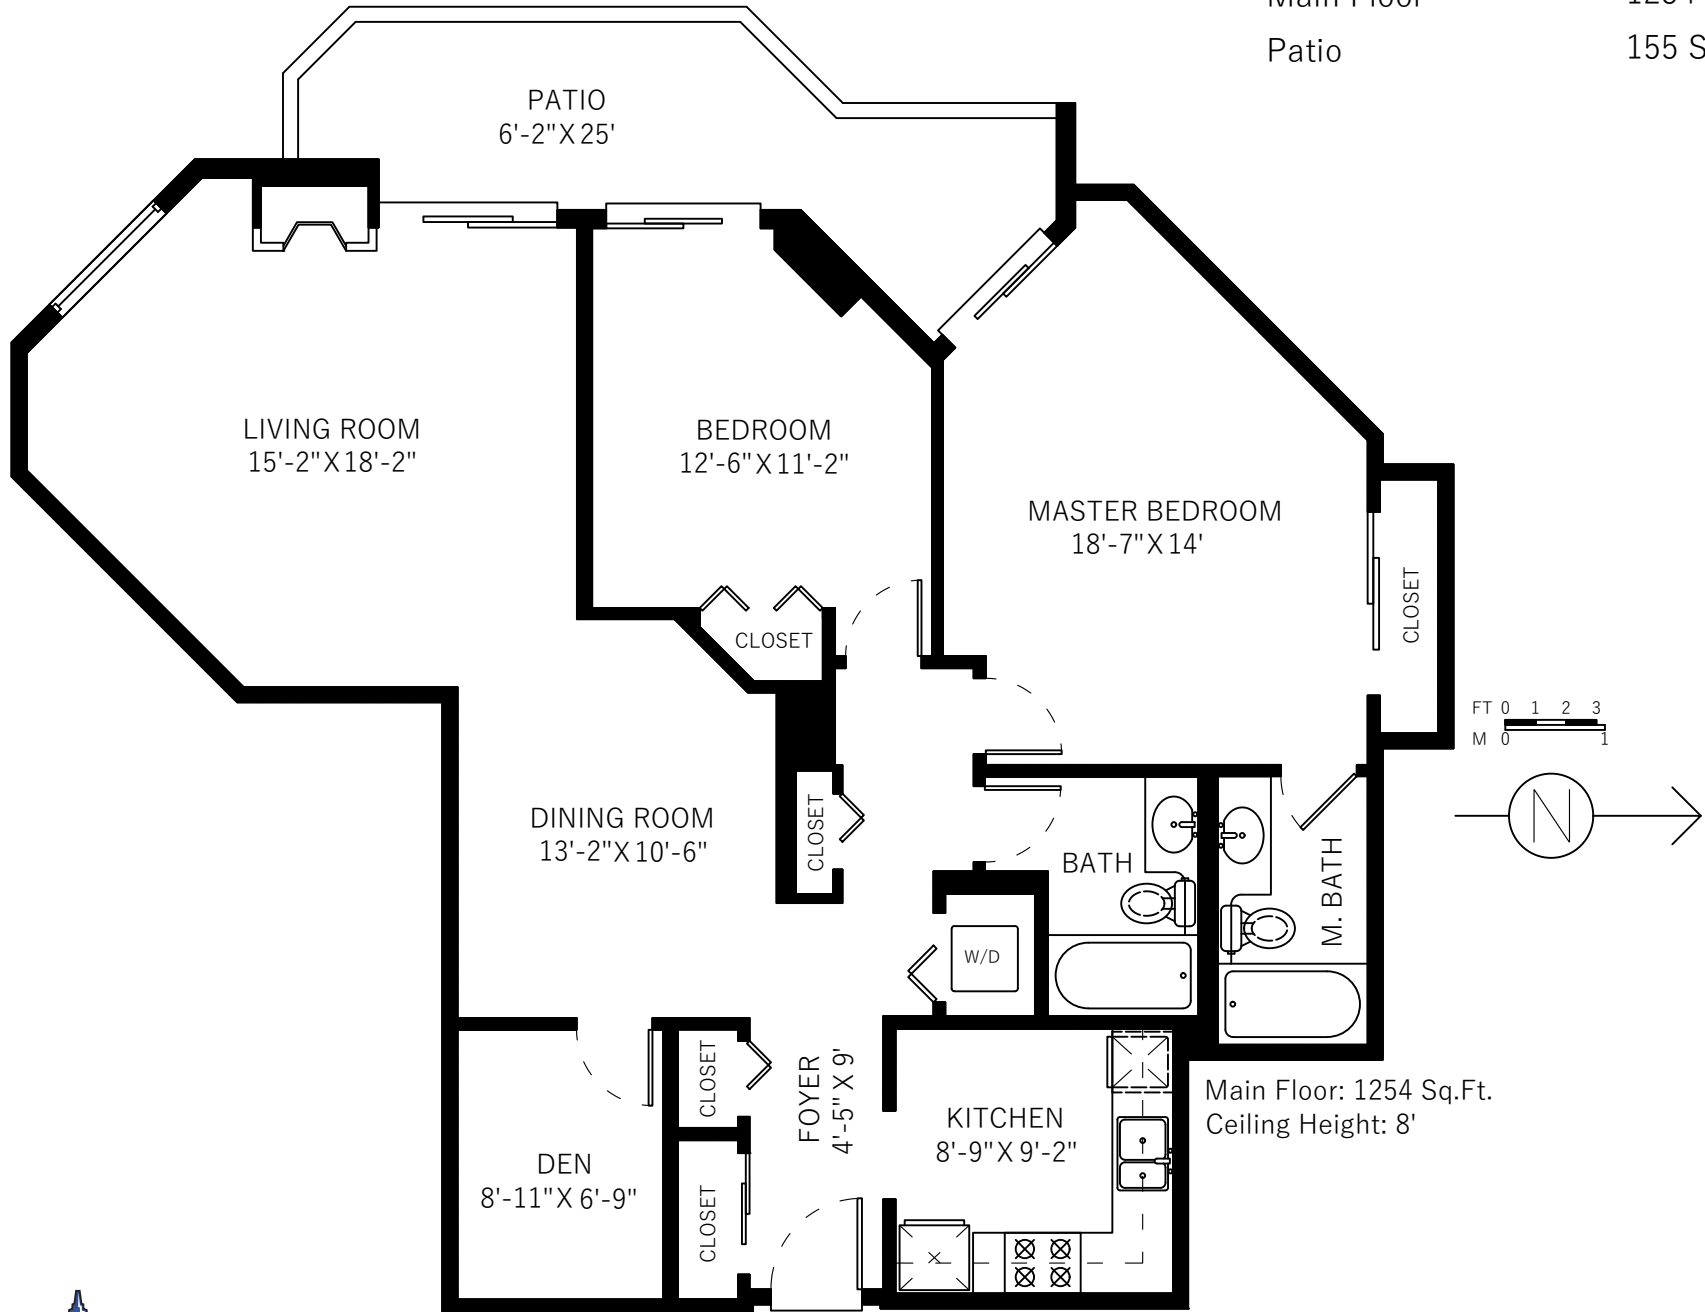

Main Floor	1254 SQ.FT.
Patio	155 SQ.FT.

Main Floor: 1254 Sq.Ft.
 Ceiling Height: 8'