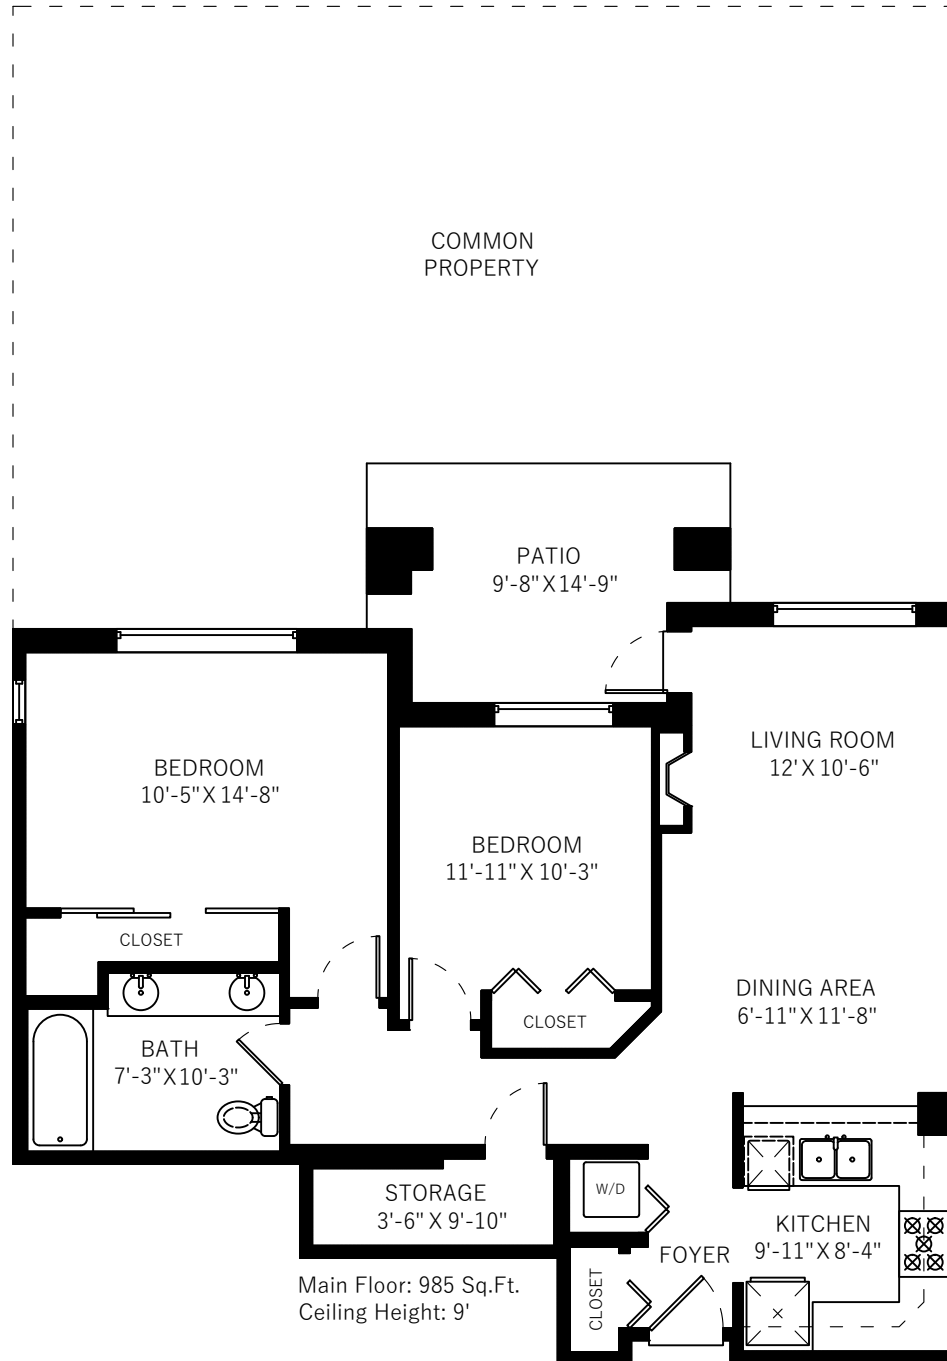

Main Floor 985 SQ.FT.
 Patio 127 SQ.FT.

Main Floor: 985 Sq.Ft.
 Ceiling Height: 9'